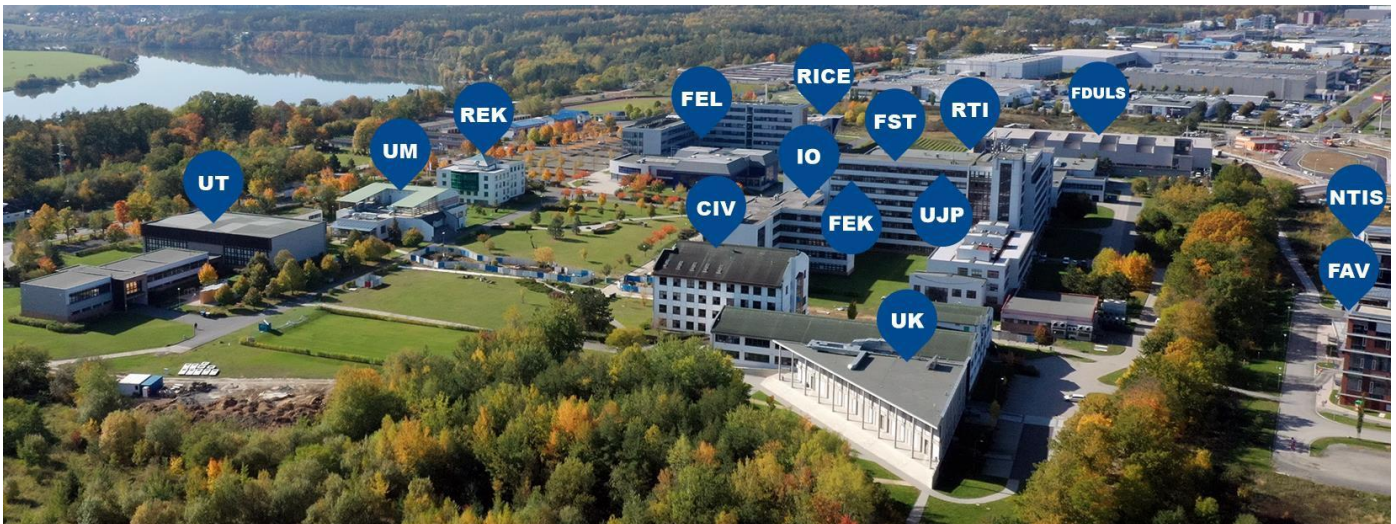

City of Pilsen: 186.000 inhabitants, 4th largest city in the Czech Republic

How to get to Pilsen: <https://www.visitpilsen.eu/travelling-to-pilsen/>

Tourist attractions: <https://www.visitpilsen.eu/sightseeing/>

UWB Bory campus: Faculties of Applied Sciences, Economics, Electrical Engineering, Mechanical Engineering, Design and Art

City center campus: Faculties of Arts, Education, Law, Health Care Studies

Public transport from the city center to Bory campus: direct connection by tramway Nr. 4 (15 min)